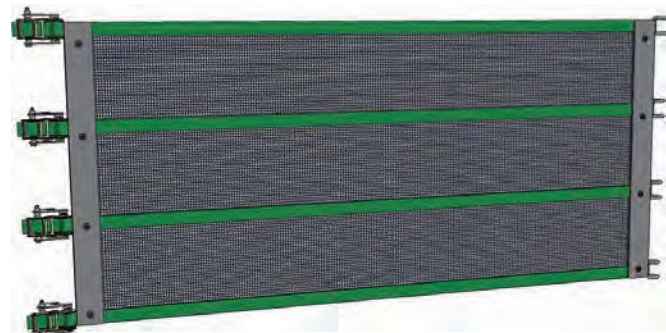

Bayscreen®

Clip-on fast fit panels with built-in ratchet tensioning system for permanent or temporary protection and ventilation.

Ideal for infrequent access, seasonal production, livestock buildings, storage buildings, weather protection for hay and straw.

- ✓ Easily installed and removed with no need for drilling or bolting
- ✓ No additional supports necessary
- ✓ Fully adjustable
- ✓ Can be fitted above one another to reach any height

Stockscreen Option

Permanent or temporary quick-fit walling for livestock. Ideal for creating indoor housing suitable for cattle or sheep.

- ✓ Designed for animals up to 750kgs
- ✓ Maintains out-of-season building flexibility
- ✓ Fully adjustable
- ✓ No additional supports necessary