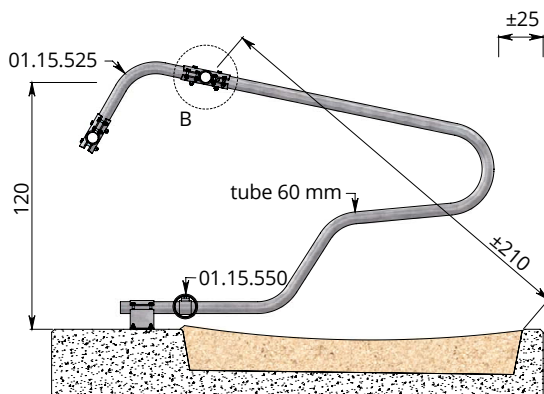

Detail A

Detail B

01.15.500
Model 'Cosmos'
for cows,
single row at
outer wall

Stall width
110-120
center to center

Detail A

- Quick release for easy backdriving cow

01.15.500
Model 'Cosmos'
for cows,
single row,
unattached

Stall width
110-120
center to center

Detail B

item-no.	
01.15.500	Freestall divider model 'Cosmos' (mounting support piece and T-clamp included)
Fittings	
11.11.240	Floor anchor M12 x 106 (4 per divider)
10.20.600	Tube 60 mm, length 6 m
04.21.020	Tube clamp coupling 60 mm
04.24.020	End coupling 60 mm
01.15.550	Knee rail attachment PE125 for 'Cosmos', adjustable (1 per divider)
01.15.560	PE125 knee rail, length 1.00 Mtr. (stall width 110-115 cm)
01.15.561	PE125 knee rail, length 1.07 Mtr. (stall width from 115 cm)
01.15.565	PE125 knee rail, length 1.25 Mtr. (last knee rail, from divider to end wall)
01.90.370	End coupling for knee rail PE125 (attachment knee rail at end wall)
11.11.210	Floor anchor M10 x 71 mm (2 per end coupling)
01.15.590	Quick release for Cosmos
Model 'Cosmos' with head rail and neck rail	
01.15.525	Connection for head rail four-way clamp incl. (1 per divider)