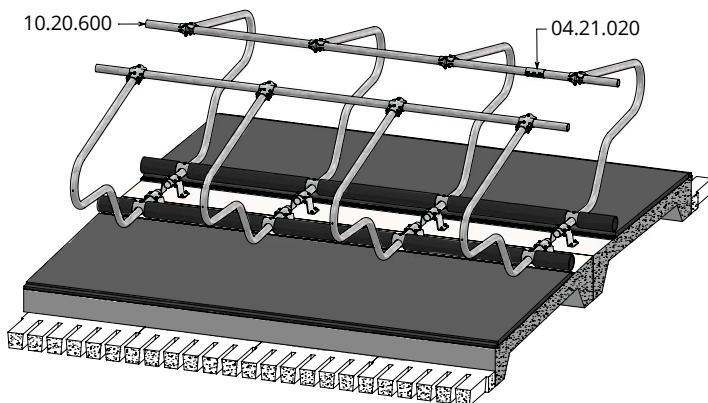

01.15.565 PE125 knee rail, length 1.25 Mtr. (last knee rail, from divider to end wall)

01.90.370 End coupling for knee rail PE125 (attachment knee rail at end wall)

11.11.210 Floor anchor M10 x 71 mm (2 per end coupling)

01.15.590 Quick release for Cosmos

Model 'Cosmos' met kopboom en schoftboom

01.15.525 Model 'Cosmos' with head rail and neck rail
Connection for head rail four-way clamp incl. (1 per divider)

01.15.500
Model 'Cosmos'
for cows