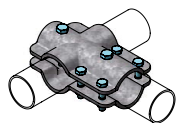

01.15.565 PE125 knee rail, length 1.25 Mtr. (last knee rail, from divider to end wall)

01.90.370 End coupling for knee rail PE125 (attachment knee rail at end wall)

11.11.210 Floor anchor M10 x 71 mm (2 per end coupling)

01.15.590 Quick release for Cosmos

Model 'Cosmos' met kopboom en schoftboom

01.15.525 Model 'Cosmos' with head rail and neck rail
Connection for head rail four-way clamp incl. (1 per divider)

01.15.500
Model 'Cosmos'
for cows