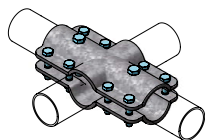

01.15.590 Quick release for Cosmos

Model 'Cosmos' met kopboom en schoftboom

01.15.525 Model 'Cosmos' with head rail and neck rail
Connection for head rail four-way clamp incl. (1 per divider)

01.15.500
Model 'Cosmos'
for cows

Detail A

Detail B

01.15.500
Model 'Cosmos'
for cows,
single row at
outer wall

Stall width
110-120
center to center

Detail A

- Quick release for easy backdriving cow

01.15.500
Model 'Cosmos'
for cows,
single row,
unattached