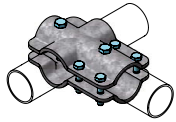

01.15.590 Quick release for Cosmos

Model 'Cosmos' met kopboom en schoftboom

01.15.525 Model 'Cosmos' with head rail and neck rail
Connection for head rail four-way clamp incl. (1 per divider)

01.15.500
Model 'Cosmos'
for cows

Detail A

Detail B

01.15.500
Model 'Cosmos'
for cows,
single row at
outer wall

Stall width
110-120
center to center

Detail A

- Quick release for easy backdriving cow

01.15.500
Model 'Cosmos'
for cows,
single row,
unattached