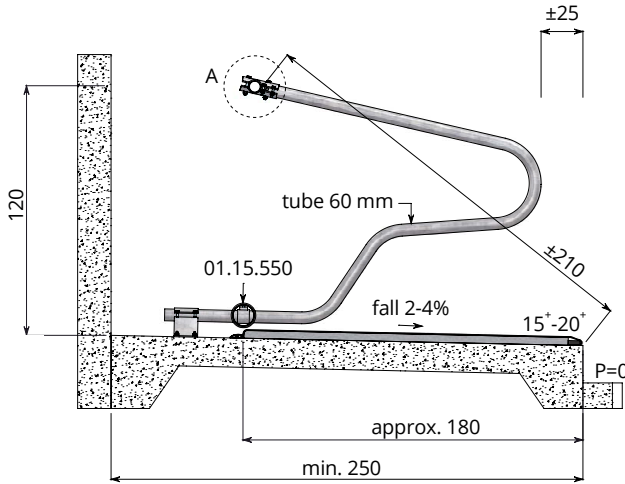

Detail A

Detail B

01.15.500
Model 'Cosmos'
for cows,
single row at
outer wall

Stall width
110-120
center to center

Detail A

- Quick release for easy backdriving cow

01.15.500
Model 'Cosmos'
for cows,
single row,
unattached

Stall width
110-120
center to center

Detail B

item-no.	
01.15.500	Freestall divider model 'Cosmos' (mounting support piece and T-clamp included)
Fittings	
11.11.240	Floor anchor M12 x 106 (4 per divider)
10.20.600	Tube 60 mm, length 6 m
04.21.020	Tube clamp coupling 60 mm
04.24.020	End coupling 60 mm
01.15.550	Knee rail attachment PE125 for 'Cosmos', adjustable (1 per divider)
01.15.560	PE125 knee rail, length 1.00 Mtr. (stall width 110-115 cm)
01.15.561	PE125 knee rail, length 1.07 Mtr. (stall width from 115 cm)
01.15.565	PE125 knee rail, length 1.25 Mtr. (last knee rail, from divider to end wall)
01.90.370	End coupling for knee rail PE125 (attachment knee rail at end wall)
11.11.210	Floor anchor M10 x 71 mm (2 per end coupling)
01.15.590	Quick release for Cosmos
Model 'Cosmos' with head rail and neck rail	
01.15.525	Connection for head rail four-way clamp incl. (1 per divider)