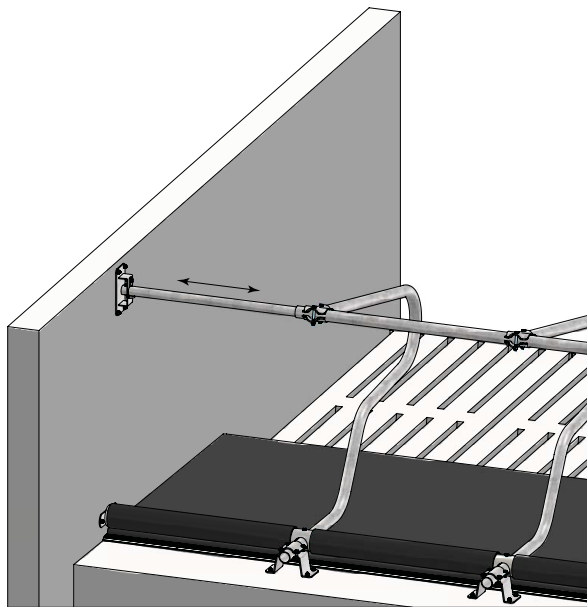

Major characteristics:

- Exceptionally 'open' cubicle which allows the cow to move naturally, when getting up and laying down;
- Plenty head space;
- Simple and solid design;
- Neck rail: 120 cm;
- Widely applicable;
- Easy to install and adjust;
- Flexible and adjustable knee rail;

Detail A

Detail B

01.15.500
Model 'Cosmos'
for cows,
single row at
outer wall

Stall width
110-120
center to center

Detail A

- Quick release for easy backdriving cow

01.15.500
Model 'Cosmos'
for cows,
single row,
unattached

Stall width
110-120
center to center

Detail B

item-no.	
01.15.500	Freestall divider model 'Cosmos' (mounting support piece and T-clamp included)
Fittings	
11.11.240	Floor anchor M12 x 106 (4 per divider)
10.20.600	Tube 60 mm, length 6 m
04.21.020	Tube clamp coupling 60 mm
04.24.020	End coupling 60 mm
01.15.550	Knee rail attachment PE125 for 'Cosmos', adjustable (1 per divider)
01.15.560	PE125 knee rail, length 1.00 Mtr. (stall width 110-115 cm)
01.15.561	PE125 knee rail, length 1.07 Mtr. (stall width from 115 cm)
01.15.565	PE125 knee rail, length 1.25 Mtr. (last knee rail, from divider to end wall)
01.90.370	End coupling for knee rail PE125 (attachment knee rail at end wall)
11.11.210	Floor anchor M10 x 71 mm (2 per end coupling)
01.15.590	Quick release for Cosmos
Model 'Cosmos' with head rail and neck rail	
01.15.525	Connection for head rail four-way clamp incl. (1 per divider)