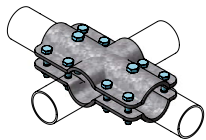

01.15.500
Model 'Cosmos'
for cows,
single row,
unattached

Stall width
110-120
center to center

Detail B