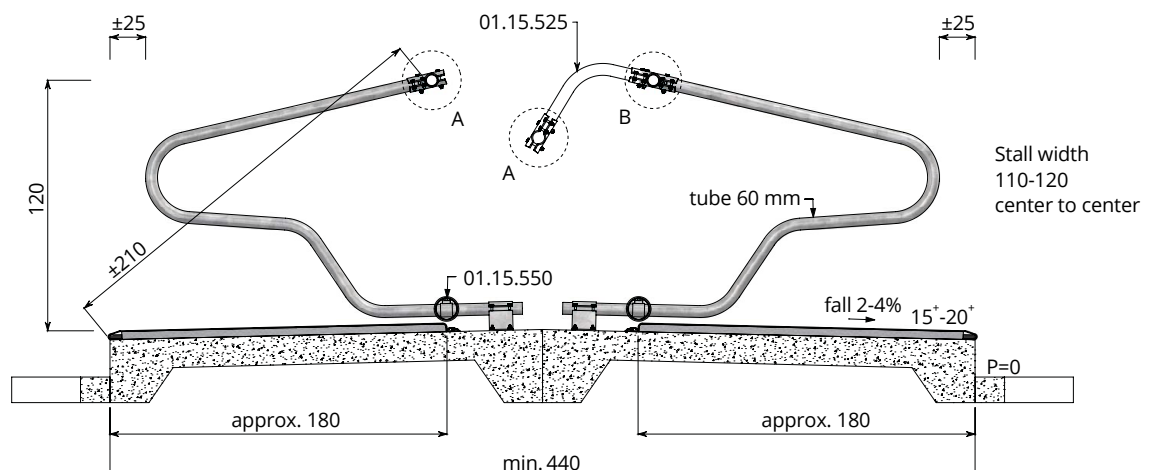

01.15.565 PE125 knee rail, length 1.25 Mtr. (last knee rail, from divider to end wall)

01.90.370 End coupling for knee rail PE125 (attachment knee rail at end wall)

11.11.210 Floor anchor M10 x 71 mm (2 per end coupling)

01.15.590 Quick release for Cosmos

Model 'Cosmos' met kopboom en schoftboom

01.15.525 Model 'Cosmos' with head rail and neck rail
Connection for head rail four-way clamp incl. (1 per divider)

01.15.500
Model 'Cosmos'
for cows

Detail A

Detail B

01.15.500
Model 'Cosmos'
for cows,
single row at
outer wall

Stall width
110-120
center to center

Detail A

- Quick release for easy backdriving cow

01.15.500
Model 'Cosmos'
for cows,
single row,
unattached

Stall width
110-120
center to center

Detail B

item-no.	
01.15.500	Freestall divider model 'Cosmos' (mounting support piece and T-clamp included)
Fittings	
11.11.240	Floor anchor M12 x 106 (4 per divider)
10.20.600	Tube 60 mm, length 6 m
04.21.020	Tube clamp coupling 60 mm
04.24.020	End coupling 60 mm
01.15.550	Knee rail attachment PE125 for 'Cosmos', adjustable (1 per divider)
01.15.560	PE125 knee rail, length 1.00 Mtr. (stall width 110-115 cm)
01.15.561	PE125 knee rail, length 1.07 Mtr. (stall width from 115 cm)
01.15.565	PE125 knee rail, length 1.25 Mtr. (last knee rail, from divider to end wall)
01.90.370	End coupling for knee rail PE125 (attachment knee rail at end wall)
11.11.210	Floor anchor M10 x 71 mm (2 per end coupling)
01.15.590	Quick release for Cosmos
Model 'Cosmos' with head rail and neck rail	
01.15.525	Connection for head rail four-way clamp incl. (1 per divider)