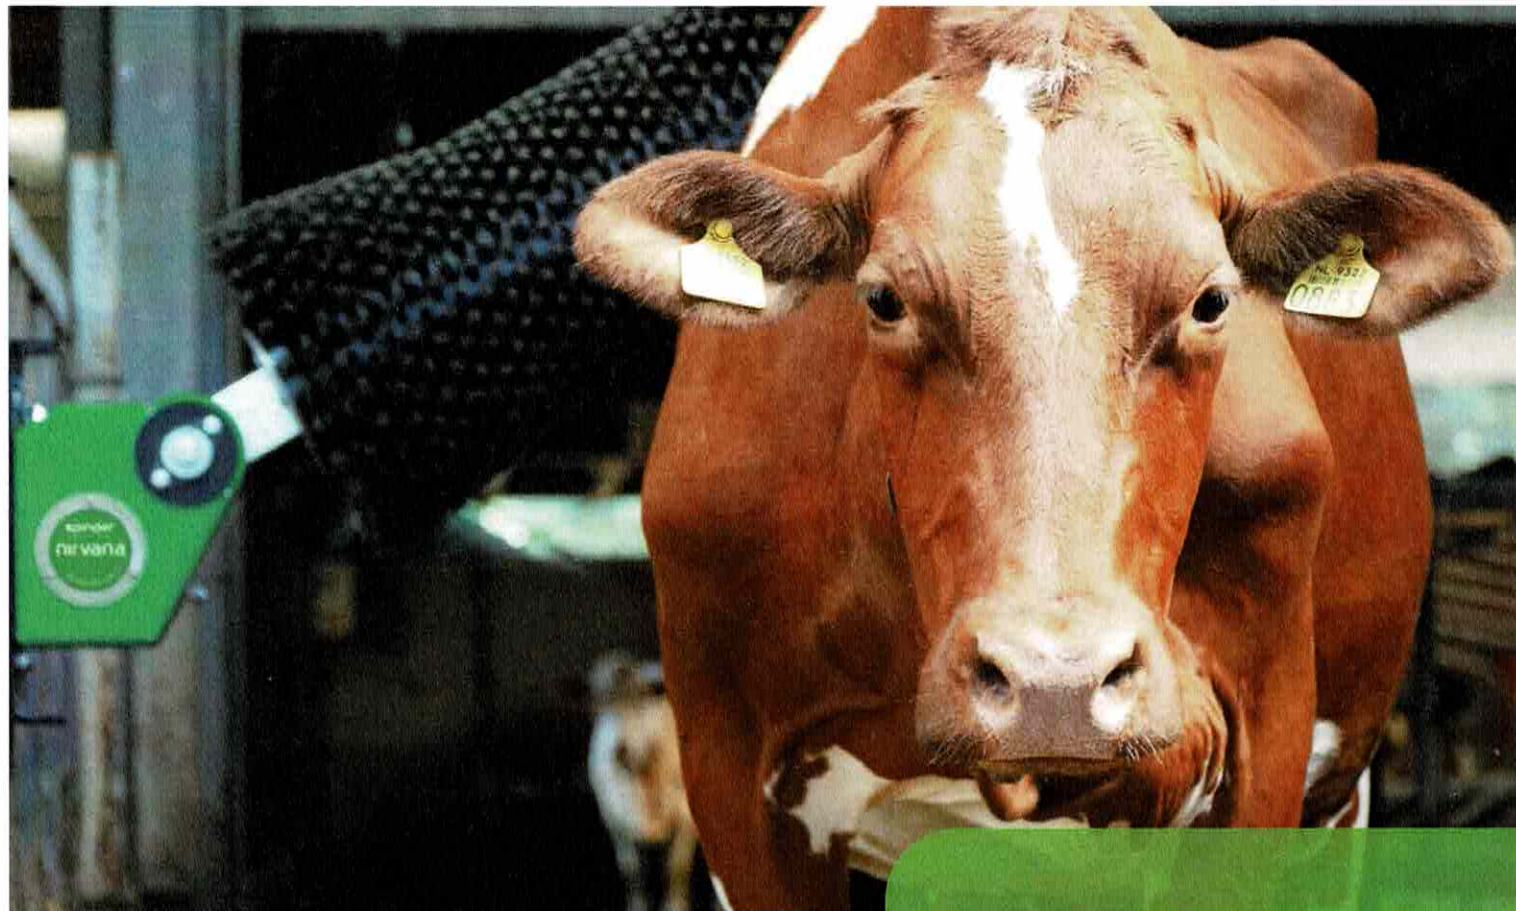

spinder
DAIRY HOUSING CONCEPTS

nirvana

Nirvana cowbrush

A cow brush frees a cow of dirt, parasites and loose hair, and thereby reduces the amount of itching. Blood circulation is stimulated, allowing the body and its protective mechanisms to function optimally. In addition, cows like to play with the brush which promotes well-being. The Nirvana cow brush is therefore the ultimate wellness for the cow.

The benefits of comfort | spinderdhc.com

**“The joy of
brushing”**

Maximum cow comfort, maintenance-free and energy-efficient

The Spinder Nirvana cow brush consists of a single fully automatic brush that is positioned at an angle. The brush is flexible in its angle and can be pushed up or down by the cow. The brush is powered by a safe, durable and economical 24V motor.

The motor - with automatic start and stop function - is efficient, and placed in the fixed brush arm; protected and robust. The Nylon bristles give maximum effect; they hardly deform and offer the cow much brushing pleasure year in and year out.

Nirvana, the joy of brushing!

110/230V (50/60 Hz) ⚡

Length: 78cm diameter: 39cm 🌀

Direction: left & right, 58 rotations p/m 🔄

- Nylon brush; stays clean and does not deform
- Integrated 24V motor; brushless and maintenance-free
- Energy efficient; automatic start and stop function