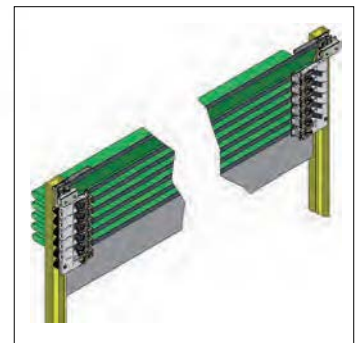

Maxidoor®

Operational up to 20m wide, these vertically folding doors operate on existing building uprights. A cost effective solution for large openings.

Ideal for grain storage, silage storage, feed storage, livestock and general purpose buildings.

- ✓ Provides full width access for maximum convenience
- ✓ Easily operated in high winds
- ✓ Manual or motorised drive options
- ✓ Complies with EC door directive EN-13241

230V/380V motor option

Vertically folding system

Note. Columns are not included

Unique rolling trolleys which tension the sheet

Options

Materials and colours	Standard mesh								HP mesh		HD mesh	
	Solid						Solid Translucent					

230V or 380V motor